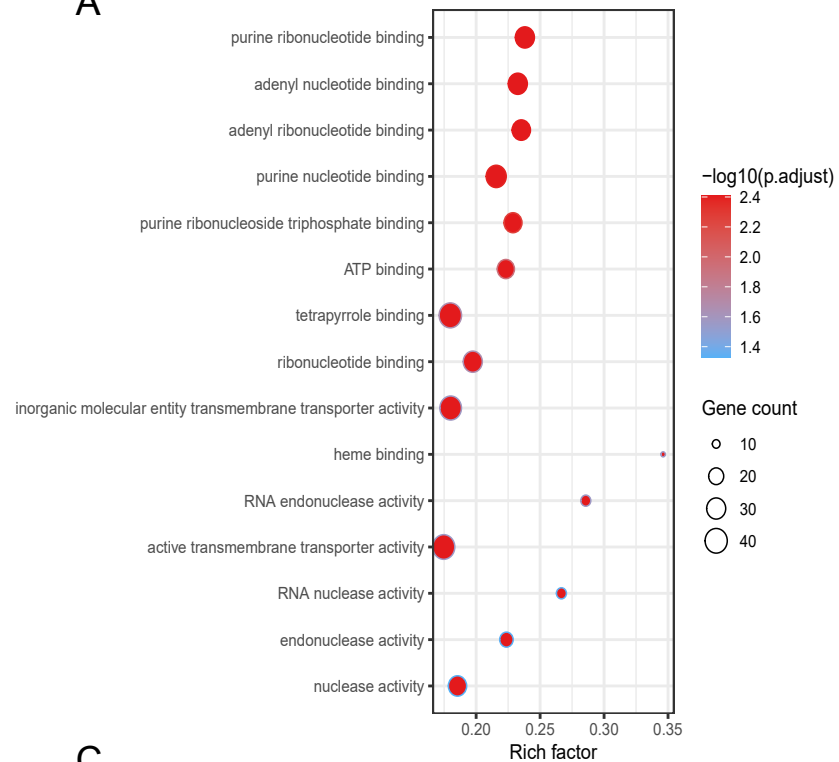

A

BM Treat vs CK – GO enrichment

B

BM Treat vs CK – KEGG enrichment

C

SXY Treat vs CK – GO enrichment

D

SXY Treat vs CK – KEGG enrichment