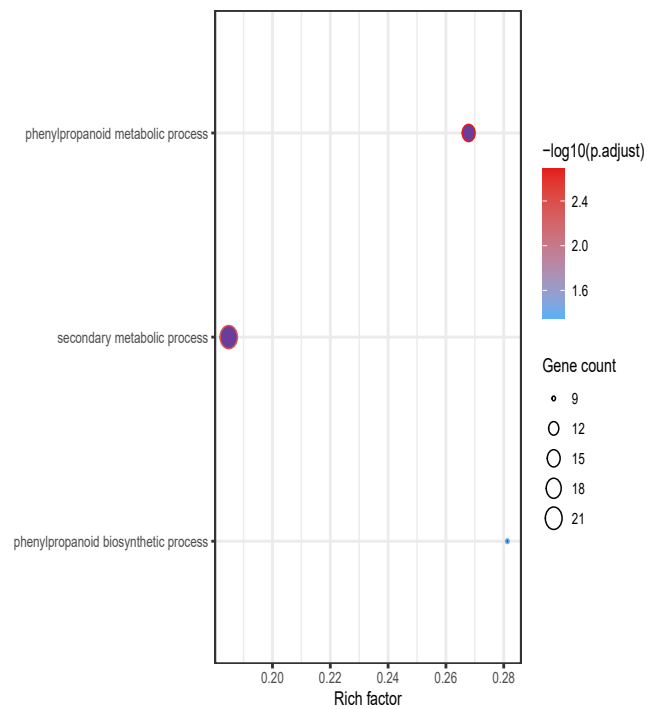

A

BM Treat vs CK – GO enrichment

B

BM Treat vs CK – KEGG enrichment

C

SXY Treat vs CK – GO enrichment

D

SXY Treat vs CK – KEGG enrichment