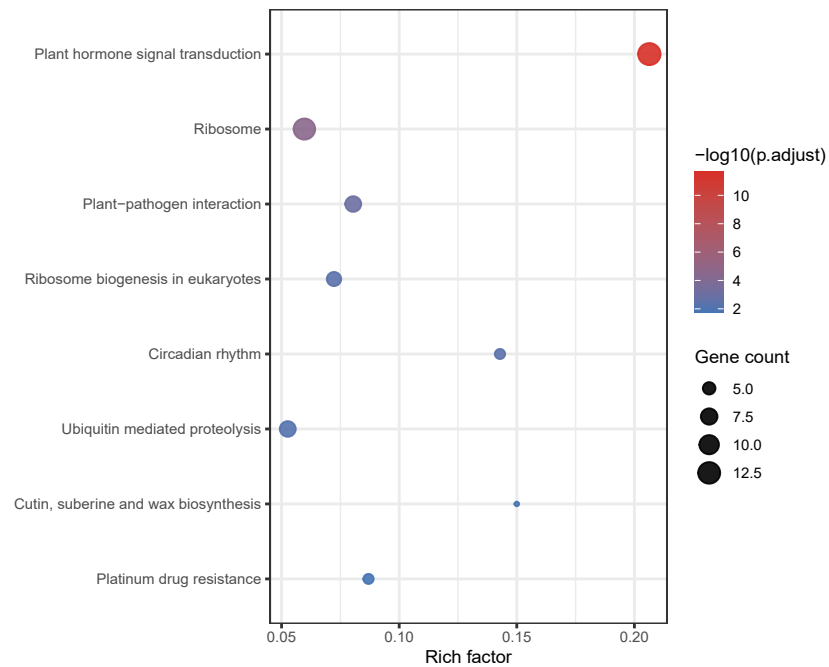

A

BM Treat vs CK – GO enrichment

B

BM Treat vs CK – KEGG enrichment

C

SXY Treat vs CK – GO enrichment

D

SXY Treat vs CK – KEGG enrichment